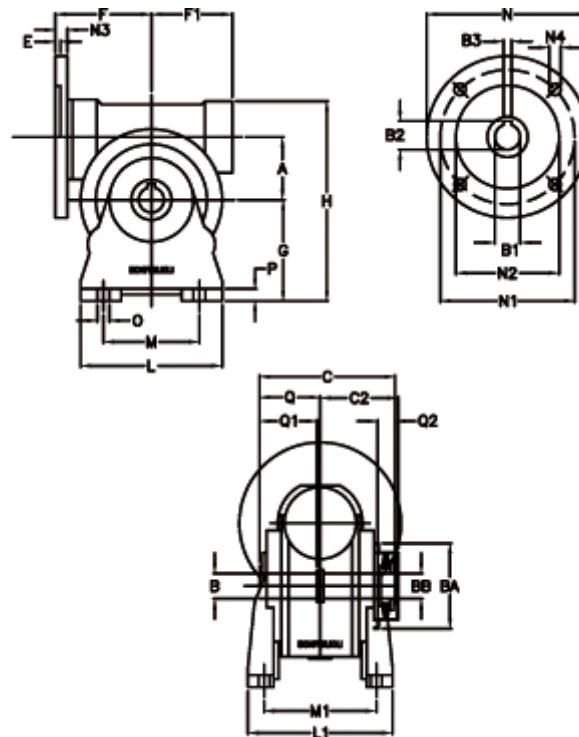

Article number: 390204900722336

Description: Worm Gear with Torque Limiter
VF 49-L2-A-7 P63B14

Measures

a = 49.50	C2 = 63,5	L1 = 124.0	O = 8.5
B = 25	Description = VF 49A-xx-63B14	m = 63	P = 12
B1 E7 = 11	E = 3.0	M1 = 98.5	Q = 51.0
B2 = 12.8	F = 70	N = 90	Q1 = 41
B3 H9 = 4	F1 = 63	N1 = 75	Q2 = 15
BA = 63	g = 82	N2 = 60	
BB H7 = 14	H = 162	N3 = 7.0	
C = 105	L = 110	N4 = 6	